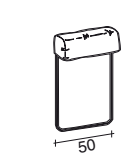

## Divani letto /seater sofa bed

Elementi centrale 86 letto 86 cm central seat with bed    Elementi 104 dx/sx letto 104 cm wide rh/lh element with bed    Divano 2 posti dx/sx 2 seater rh/lh sofa    Divano 3 posti dx/sx 3 seater rh/lh sofa