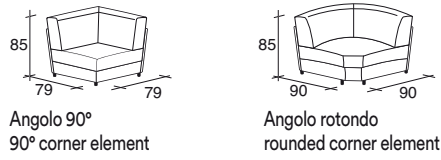

Angolo /corner element