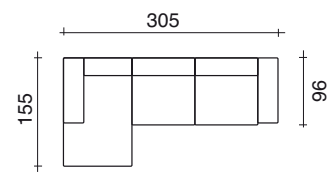

CONFORT

Composizione con penisola per un totale relax con meccanismo esclusivo del modello Confort.

A composition with a peninsula element for total relaxation, with the exclusive system for the Confort sofa.

Divano 3 posti dx + penisola sx
3 seater RH sofa + LH long seat
L. 305/155 x P. 96 H. 92 cm